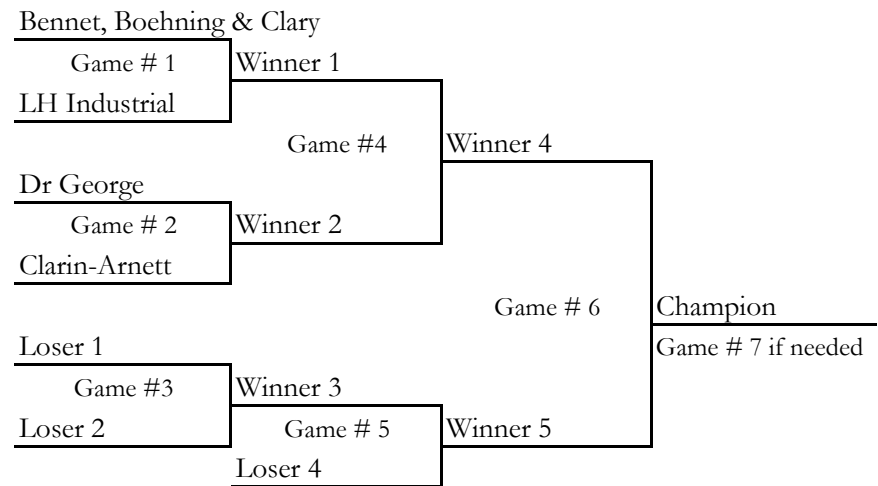

**WLLL Girls MAJOR League Softball Tournament Schedule**

Game 1	June 18th	Magnante Eye (V) vs Regions Bank (H)	<b>7:30</b>
Game 2	June 19th	Carr & Carr (V) vs Indiana Spine (H)	<b>7:30</b>
Game 3	June 20th	Loser Game 1 vs Loser Game 2	<b>7:30</b>
Game 4	June 21st	Winner Game 1 vs Winner Game 2	<b>7:30</b>
Game 5	June 22nd	Winner Game 3 vs Loser Game 4	<b>7:30</b>
Game 6	June 23rd	Winner Game 4 vs Winner Game 5	<b>tba</b>
Game 7	June 24th	If necessary	<b>tba</b>

**WLLL Girls MINOR League Softball Tournament Schedule**

Game 1	June 18th	B, B & C (V) vs LH Industrial (H)	<b>5:30</b>
Game 2	June 19th	Dr George (V) vs Clarin-Arnett (H)	<b>5:30</b>
Game 3	June 20th	Loser Game 1 vs Loser Game 2	<b>5:30</b>
Game 4	June 21st	Winner Game 1 vs Winner Game 2	<b>5:30</b>
Game 5	June 22nd	Winner Game 3 vs Loser Game 4	<b>5:30</b>
Game 6	June 23rd	Winner Game 4 vs Winner Game 5	<b>tba</b>
Game 7	June 24th	If necessary	<b>tba</b>

Both Leagues will play a double elimination tournament.

After game 1 and 2 the home team will be determined by a coin toss @ 4:30 pm and 6:30 pm the night of the game.