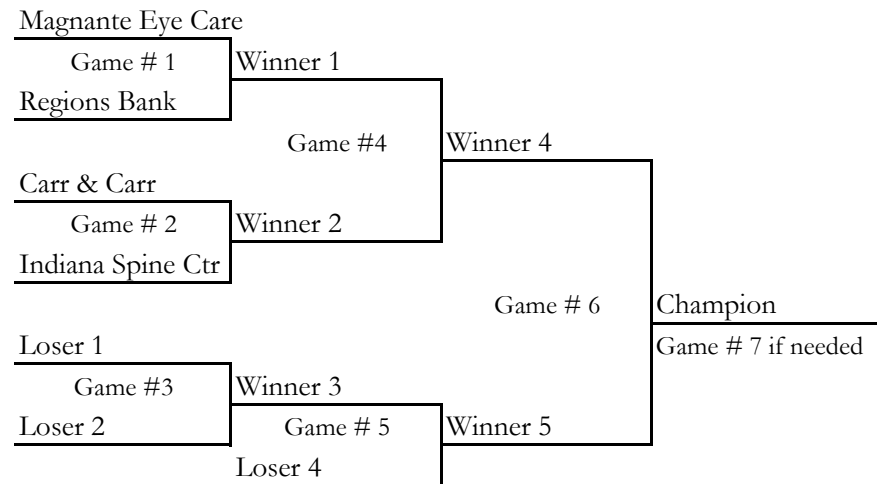

**WLLL Girls MAJOR League Softball Tournament Schedule**

Game 1	June 18th	Magnante Eye (V) vs Regions Bank (H)	<b>7:30</b>
Game 2	June 19th	Carr & Carr (V) vs Indiana Spine (H)	<b>7:30</b>
Game 3	June 20th	Loser Game 1 vs Loser Game 2	<b>7:30</b>
Game 4	June 21st	Winner Game 1 vs Winner Game 2	<b>7:30</b>
Game 5	June 22nd	Winner Game 3 vs Loser Game 4	<b>7:30</b>
Game 6	June 23rd	Winner Game 4 vs Winner Game 5	<b>tba</b>
Game 7	June 24th	If necessary	<b>tba</b>

**WLLL Girls MINOR League Softball Tournament Schedule**

Game 1	June 18th	B, B & C (V) vs LH Industrial (H)	<b>5:30</b>
Game 2	June 19th	Dr George (V) vs Clarin-Arnett (H)	<b>5:30</b>
Game 3	June 20th	Loser Game 1 vs Loser Game 2	<b>5:30</b>
Game 4	June 21st	Winner Game 1 vs Winner Game 2	<b>5:30</b>
Game 5	June 22nd	Winner Game 3 vs Loser Game 4	<b>5:30</b>
Game 6	June 23rd	Winner Game 4 vs Winner Game 5	<b>tba</b>
Game 7	June 24th	If necessary	<b>tba</b>

Both Leagues will play a double elimination tournament.

After game 1 and 2 the home team will be determined by a coin toss @ 4:30 pm and 6:30 pm the night of the game.